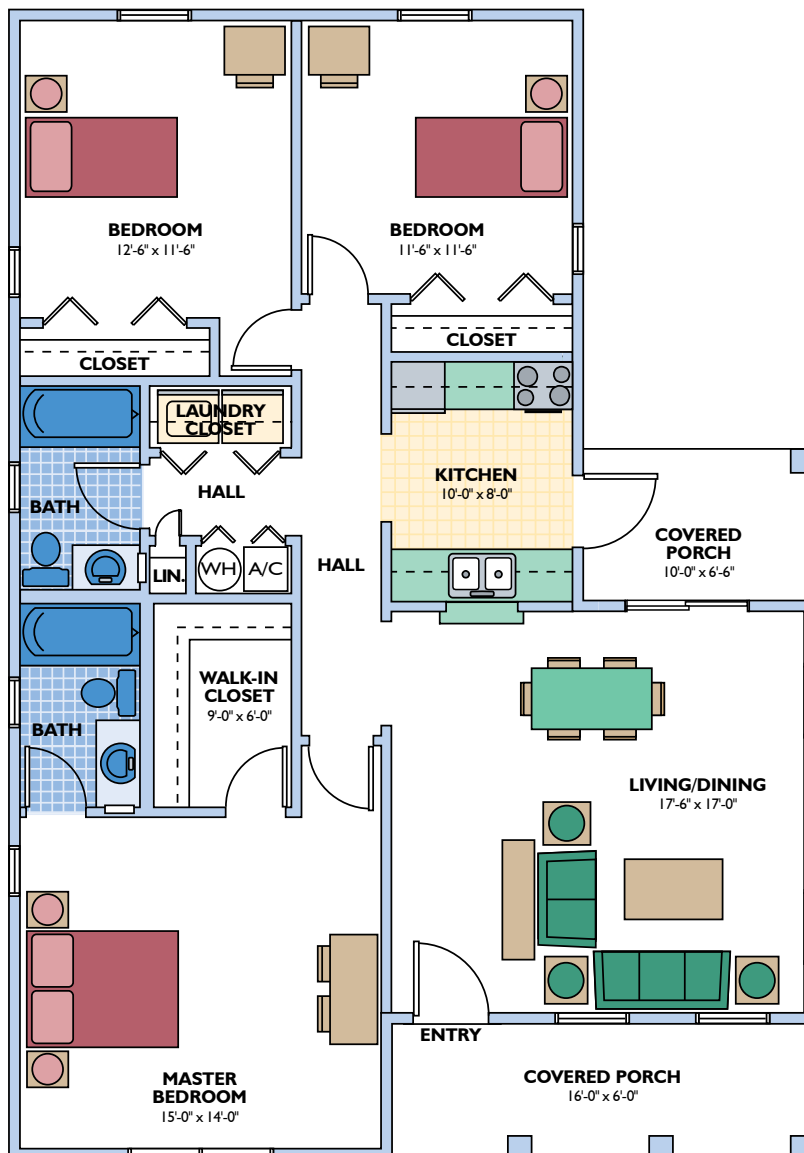

# Amelia

**structall**  
energy-wise homes

3 Bedroom, 2 Bath

**OVERALL DIMENSIONS**

33'-8" x 48'-0"

**TOTAL LIVING AREA**

1,266 sq.ft.

*This home is perfect for a small family on a limited budget. Every inch of space is utilized to it's fullest. Each room is a comfortable size.*

**THE ORIGINAL**

**INSULATED PANEL**