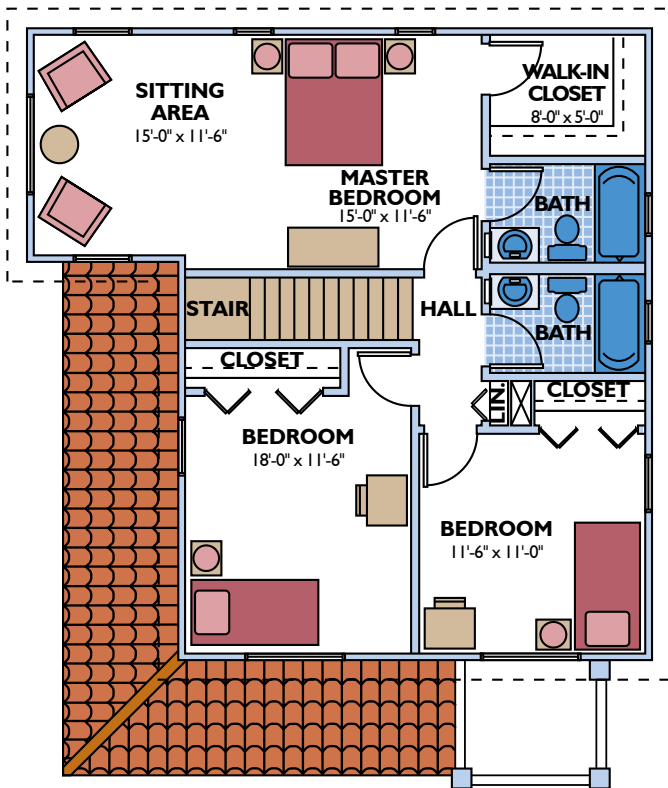

3 Bedroom, 3 Bath

OVERALL DIMENSIONS

31'-8" x 38'-6"

TOTAL LIVING AREA

1,627 sq.ft.

Stucco, columns, archways, window and door accents, and a metal barrel tile roof prove to be the perfect combination in this Spanish style home. All rooms are spacious in design, especially the living area.

THE ORIGINAL

INSULATED PANEL

UPPER LEVEL

LOWER LEVEL