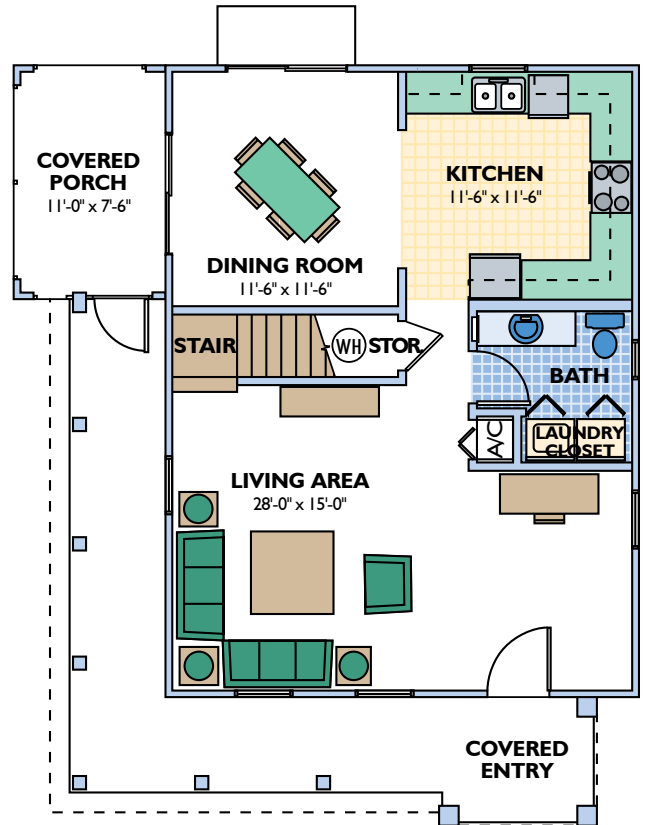

3 Bedroom, 3 Bath

OVERALL DIMENSIONS

31'-8" x 38'-6"

TOTAL LIVING AREA

1,627 sq.ft.

Stucco, columns, archways, window and door accents, and a metal barrel tile roof prove to be the perfect combination in this Spanish style home. All rooms are spacious in design, especially the living area.

THE ORIGINAL

INSULATED PANEL

UPPER LEVEL

LOWER LEVEL