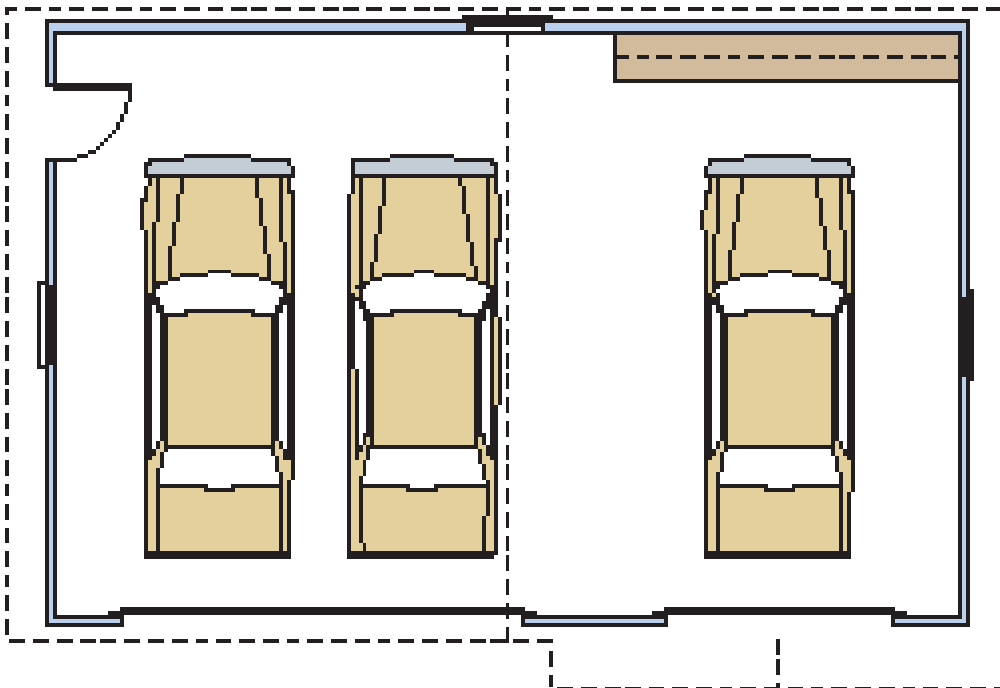

3 Car Garage 36' x 24'

Structall offers a complete line of precut and preengineered garage packages utilizing structural insulated panel (SIP) technology. All packages erect quickly, are stronger than conventional framing, and are extremely energy efficient.

The high energy efficiency of Structall's patented Snap-N-Lock™ panel is due to the continuous foam interface design at the panel joint. The joint also allows for faster & easier installation - the male and female edges of the panel snap together quickly & easily.