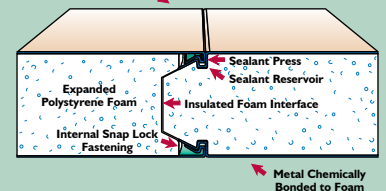

Snap-N-Lock™ Insulated Panel

Your Choice of Aluminum or Steel Skins

This three car garage is perfect for the growing family. Easily accommodate three cars while leaving ample room for bikes, yard equipment, tools and many other storage items.

Plans and specifications are subject to change without notice. All dimensions are approximate.