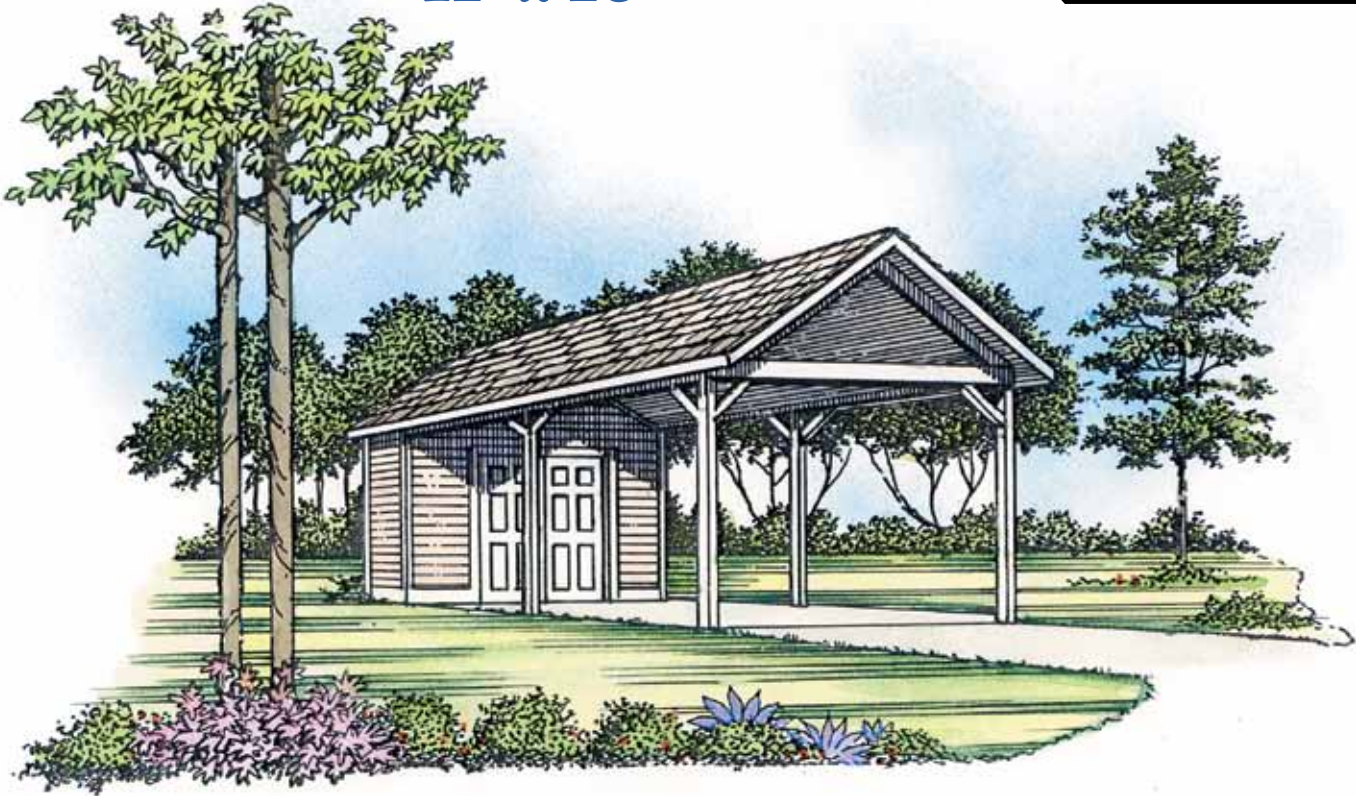

Carport with Storage

12' x 28'

Structall offers a complete line of precut and preengineered garage packages utilizing structural insulated panel (SIP) technology. All packages erect quickly, are stronger than conventional framing, and are extremely energy efficient.

The high energy efficiency of Structall's patented Snap-N-Lock™ panel is due to the continuous foam interface design at the panel joint. The joint also allows for faster & easier installation - the male and female edges of the panel snap together quickly & easily.

Snap-N-Lock™ panel structures also withstand wind and storm damage better than conventionally built structures.

Snap-N-Lock™ Insulated Panel

Protect your car from rain and sun with this inexpensive carport. The Snap-N-Lock™ insulated roof panel system offers better protection from heat and sun than wood or pan systems can provide. The storage area also stays cool & protected.