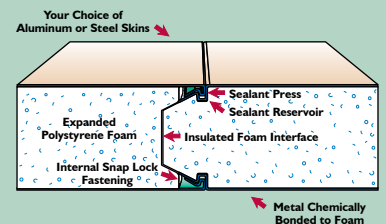

Snap-N-Lock™ Insulated Panel

Protect your car from rain and sun with this inexpensive carport. The Snap-N-Lock™ insulated roof panel system offers better protection from heat and sun than wood or pan systems can provide. The storage area also stays cool & protected.

Plans and specifications are subject to change without notice. All dimensions are approximate.